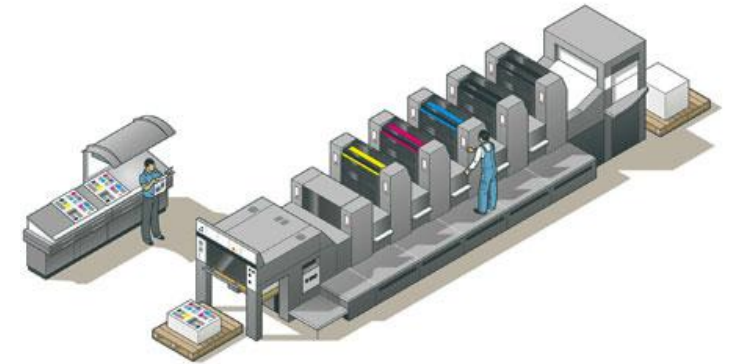

LS Series

LS Series

Features:

- ▶ Light, responsive:
- ▶ Precise Plotting, through-cut, creasing/scoring, kiss-cut
- ▶ Ethernet port

Lights:

- ▶ Up to **1000gsm** paper cutting capacity
- ▶ Up to **1.5mm** cutting thickness
- ▶ Camera registration (optional)

LS Sizes

Various effective working sizes available

1
2
0
0

900m
m

1
5
0
0

900m
m

Larger sizes available

NOTE:

- 1. 100mm width reduced if equip with camera registration system

Does The LS Fit Your Business?

Think out of the box

Markets Applicable

Sign Finishing

Digital Print & Packaging

Offset Print/Blanket

Material