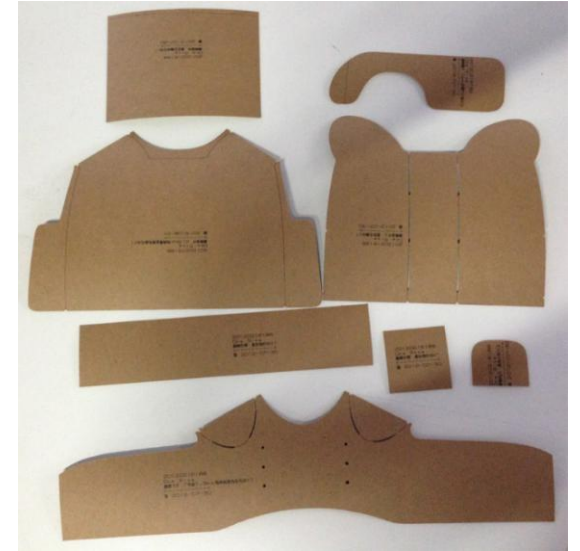

LS Series

LS Series

Features:

- ▶ Light, responsive:
- ▶ Precise Plotting, through-cut, creasing/scoring, kiss-cut
- ▶ Ethernet port

Lights:

- ▶ Up to **1000gsm** paper cutting capacity
- ▶ Up to **1.5mm** cutting thickness
- ▶ Camera registration (optional)

LS Sizes

Various effective working sizes available

1
2
0
0

900m
m

1
5
0
0

900m
m

Larger sizes available

NOTE:

- 1. 100mm width reduced if equip with camera registration system

Does The LS Fit Your Business?

Think out of the box

Markets Applicable

Sign Finishing

Digital Print & Packaging

Offset Print/Blanket

Material

Print Blanket

Up to 1.95mm

Ivory, golden, silver folding carton

Up to 400gsm

Craft Paper

Up to 400gsm

Foil of PVC, PET, PP...

Up to 0.5mm