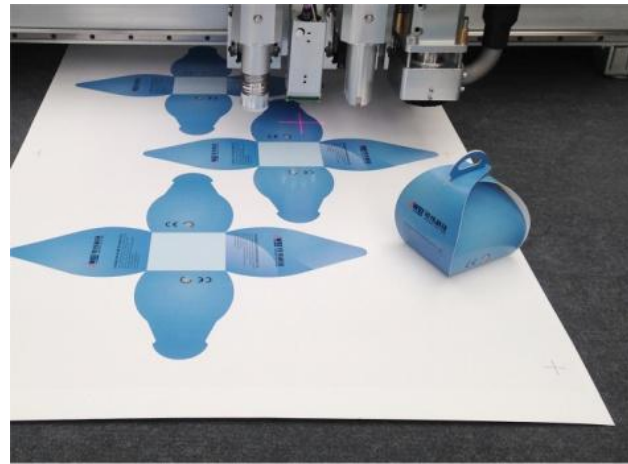

LS Series

LS Series

Features:

- ▶ Light, responsive:
- ▶ Precise Plotting, through-cut, creasing/scoring, kiss-cut
- ▶ Ethernet port

Lights:

- ▶ Up to **1000gsm** paper cutting capacity
- ▶ Up to **1.5mm** cutting thickness
- ▶ Camera registration (optional)

LS Sizes

Various effective working sizes available

1
2
0
0

900m
m

1
5
0
0

900m
m

Larger sizes available

NOTE:

- 1. 100mm width reduced if equip with camera registration system

Does The LS Fit Your Business?

Think out of the box

Markets Applicable

Sign Finishing

Digital Print & Packaging

Offset Print/Blanket

Material

Print Blanket

Up to 1.95mm

Ivory, golden, silver folding carton

Up to 400gsm

Craft Paper

Up to 400gsm

Foil of PVC, PET, PP...

Up to 0.5mm