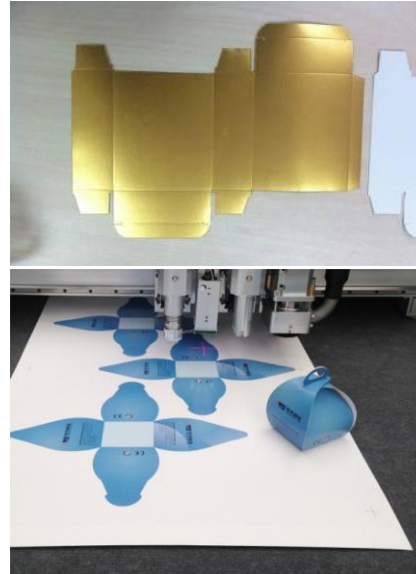

LS Series

LS Series

Features:

- ▶ Light, responsive:
- ▶ Precise Plotting, through-cut, creasing/scoring, kiss-cut
- ▶ Ethernet port

Lights:

- ▶ Up to **1000gsm** paper cutting capacity
- ▶ Up to **1.5mm** cutting thickness
- ▶ Camera registration (optional)

LS Sizes

Various effective working sizes available

1
2
0
0

900m
m

1
5
0
0

900m
m

Larger sizes available

NOTE:

- 1. 100mm width reduced if equip with camera registration system

Does The LS Fit Your Business?

Think out of the box

Markets Applicable

Sign Finishing

Digital Print & Packaging

Offset Print/Blanket

Material

Print Blanket

Up to 1.95mm

Ivory, golden, silver folding carton

Up to 400gsm

Craft Paper

Up to 400gsm

Foil of PVC, PET, PP...

Up to 0.5mm